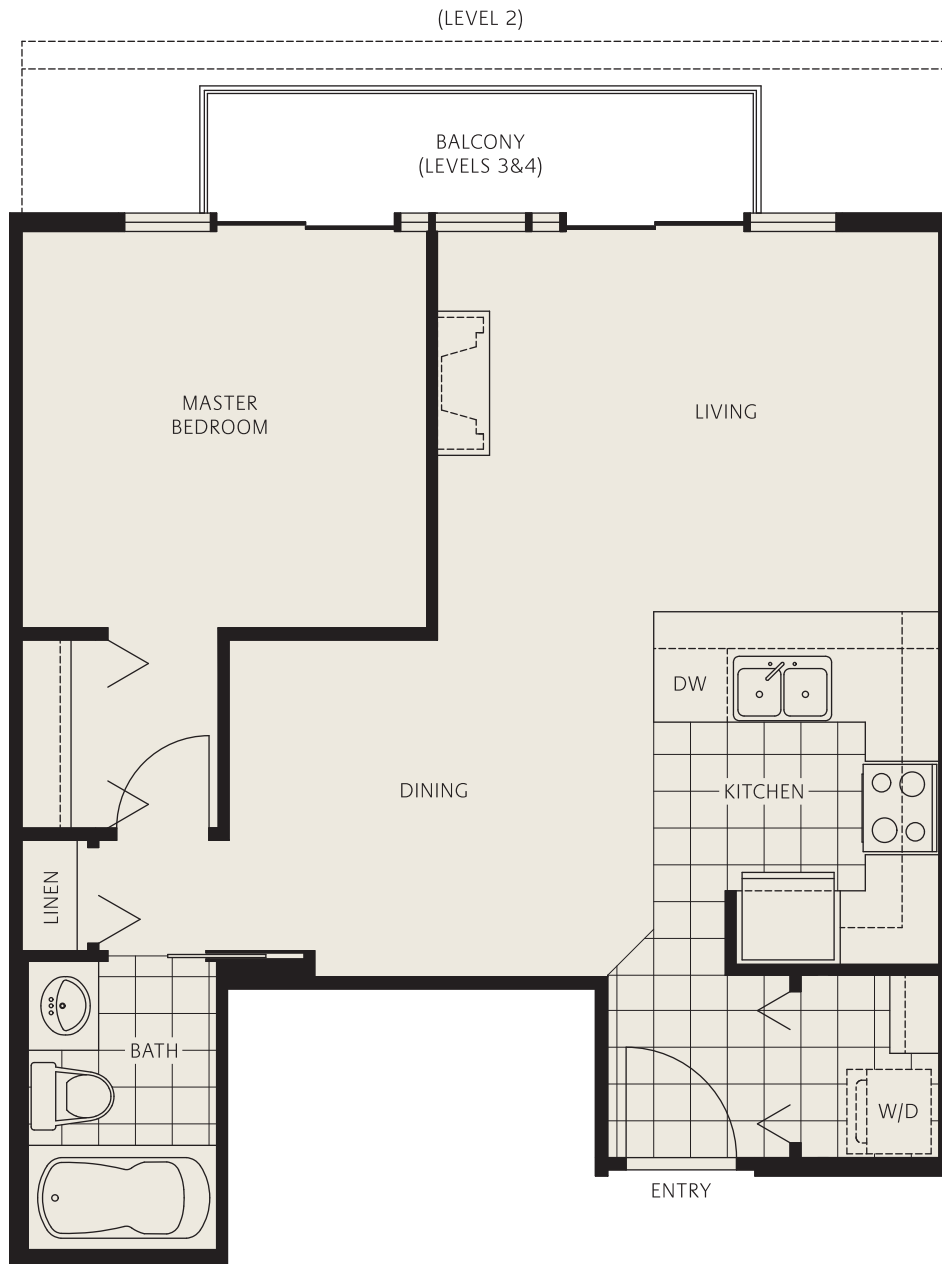

A1

ONE BEDROOM | 630 - 639 SQUARE FEET

Patio/Balcony size and configuration vary by individual home. See sales staff for details.

In a continuing effort to meet the challenge of product improvements, we reserve the right to modify or change plans and specifications without notice E.&O.E.