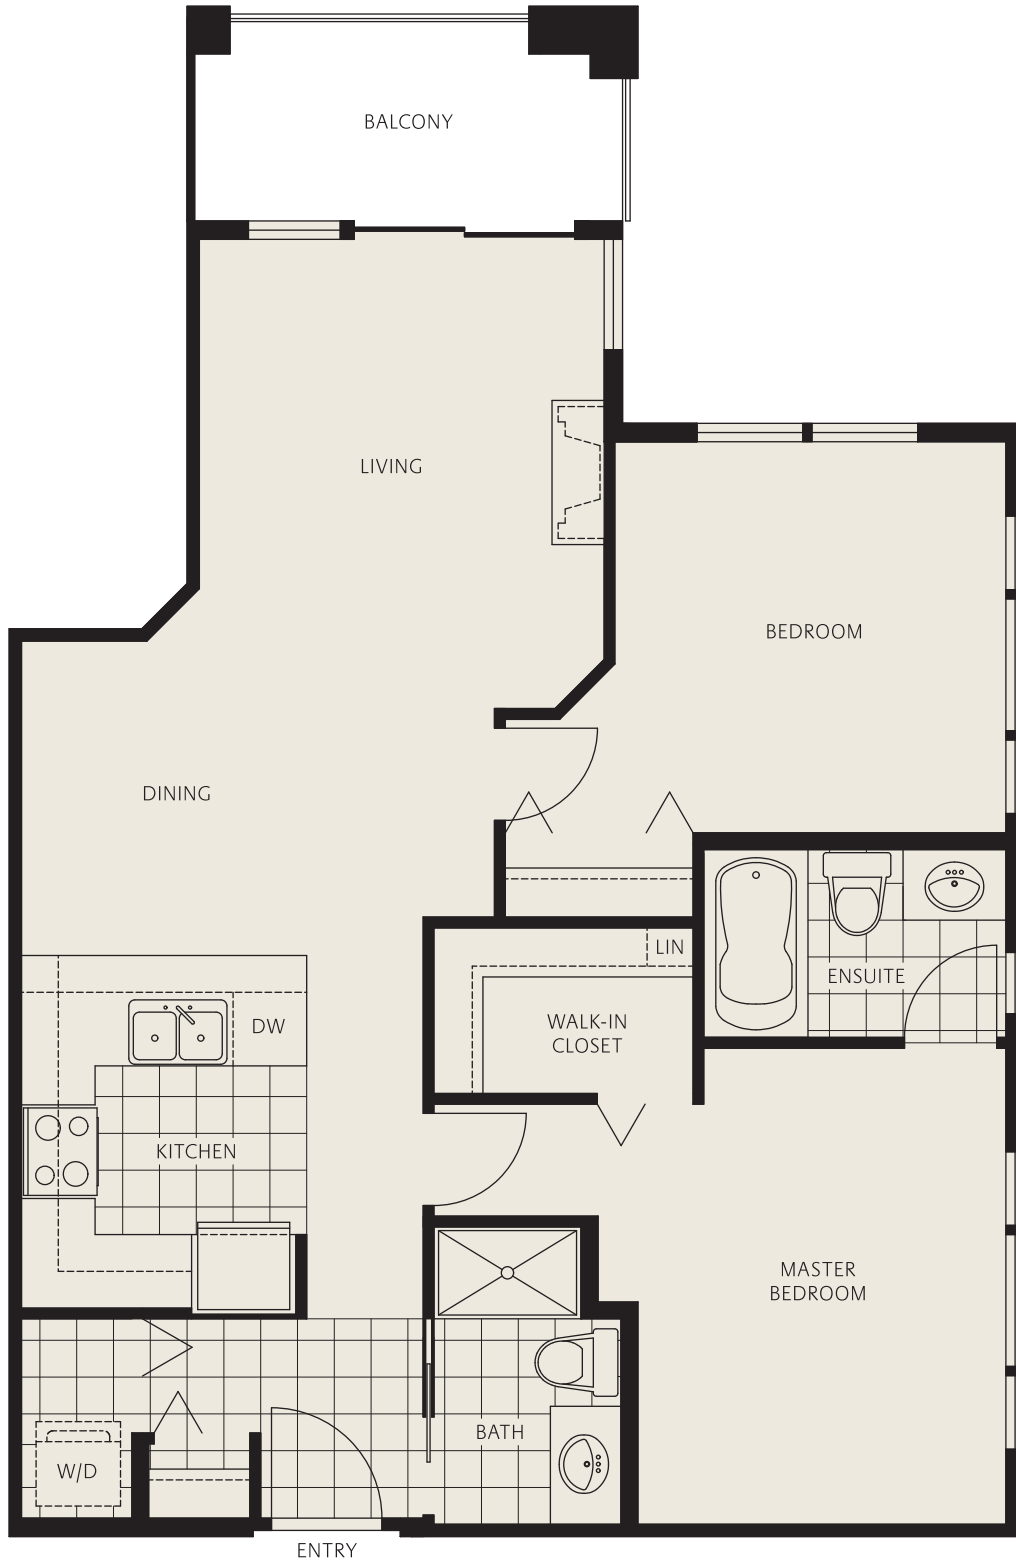

D

TWO BEDROOM | 871 SQUARE FEET

Patio/Balcony size and configuration vary by individual home. See sales staff for details.

In a continuing effort to meet the challenge of product improvements, we reserve the right to modify or change plans and specifications without notice E.&O.E.