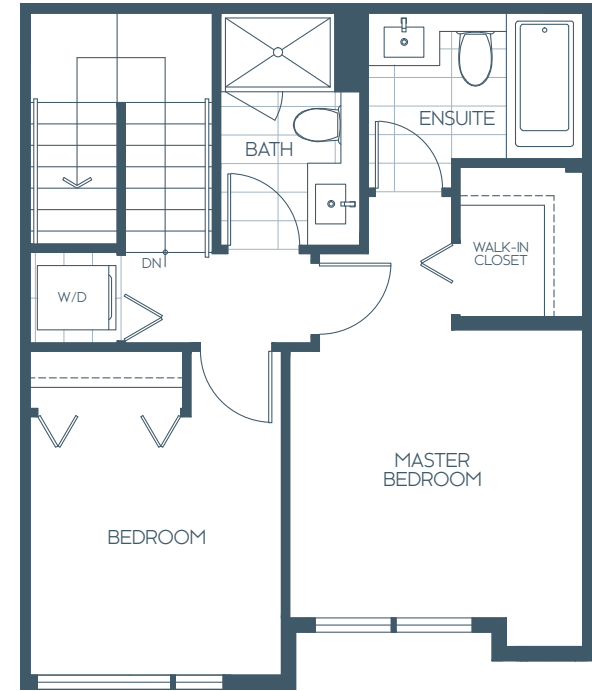

# B

TOWNHOME

TWO BEDROOM  
TWO BATH

APPROX. 927-933 SQ.FT.

UPPER LEVEL