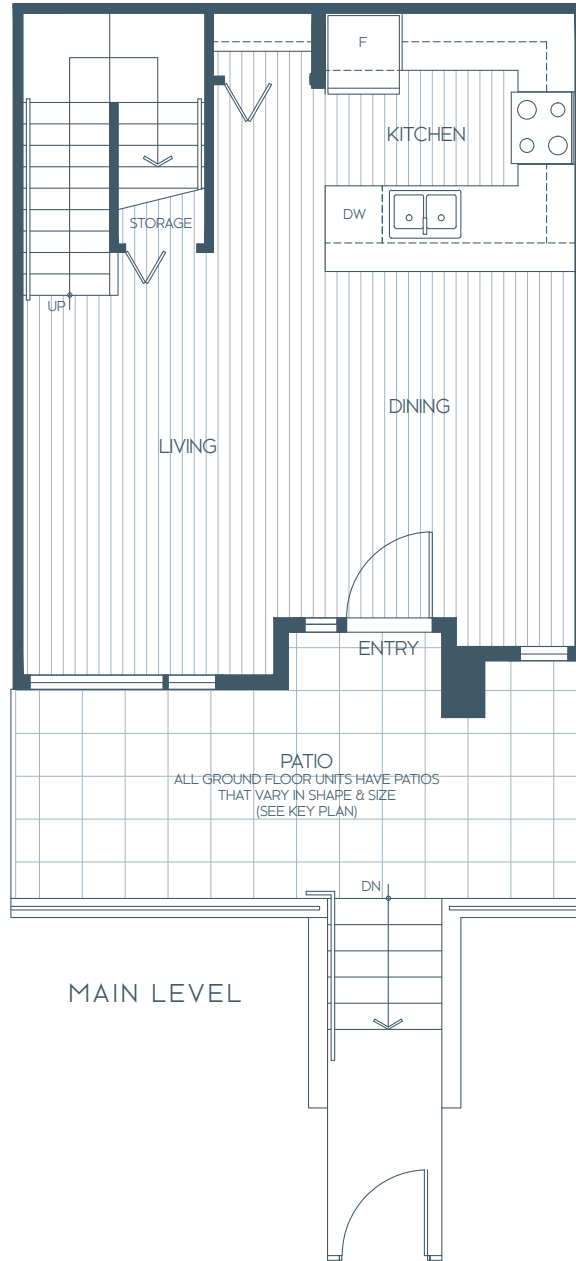

# B

TOWNHOME

TWO BEDROOM  
TWO BATH

APPROX. 927-933 SQ.FT.

UPPER LEVEL