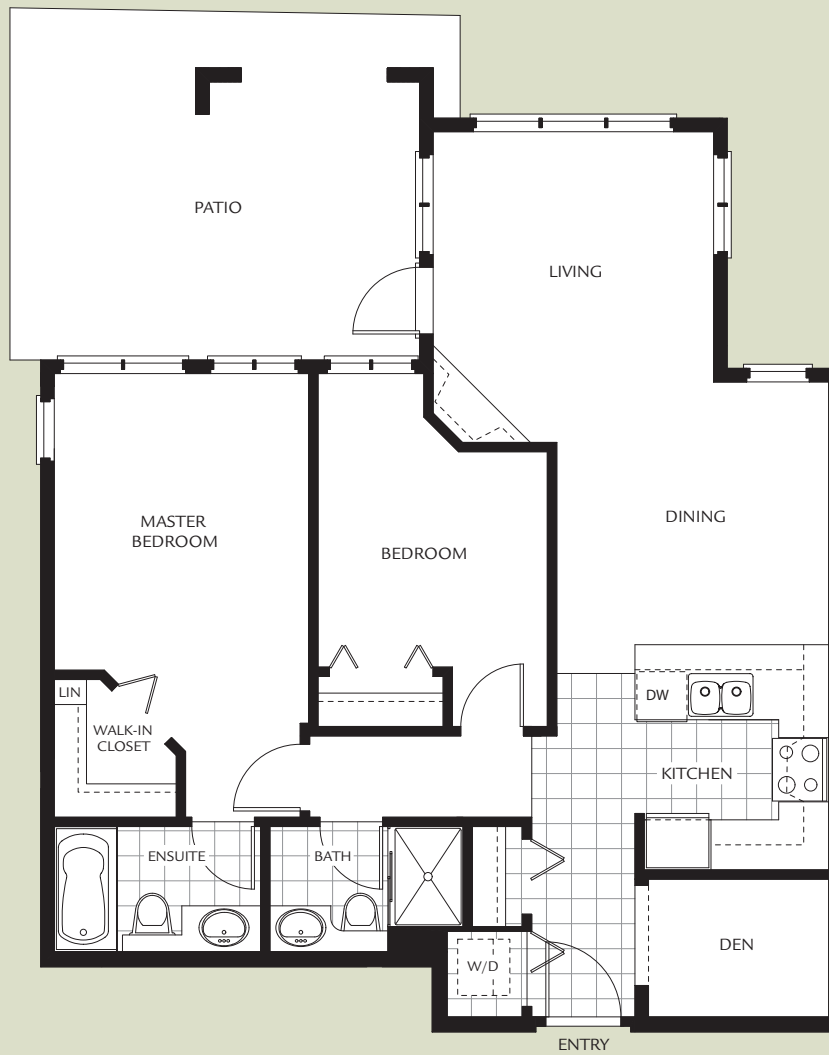

PLAN C1a 121 | TWO BEDROOM & DEN | 919 SQUARE FEET

PLAN TH-A | THREE BEDROOM | 1,814 SQUARE FEET