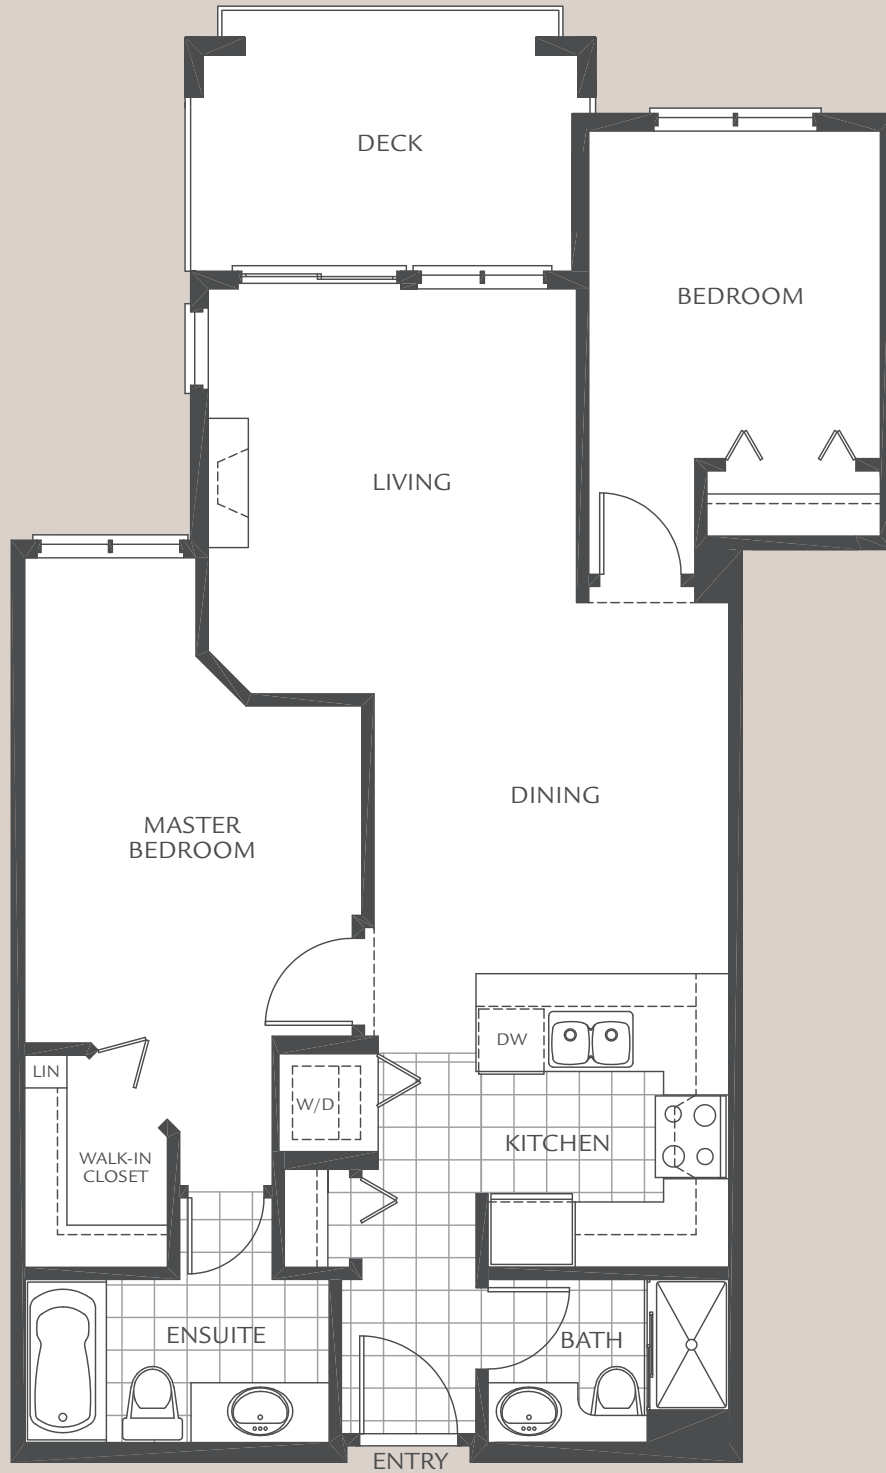

PLAN A3a | ONE BEDROOM & DEN | APPROX. 709 SQUARE FEET

All layouts and design are an artist's rendition only. All sizes and measurements are approximate only and should not be relied upon. Finished product should be measured for accuracy. The quality homes are built by Waterscapes Homes LP. E.&O.E.

PLAN B1 | TWO BEDROOM | APPROX. 844-851 SQ. FT.

All layouts and design are an artist's rendition only. All sizes and measurements are approximate only and should not be relied upon. Finished product should be measured for accuracy. The quality homes are built by Waterscapes Homes LP. E.&O.E.

PLAN C2a - UNIT 401 | TWO BEDROOM & DEN | APPROX. 980 SQ. FT.

All layouts and design are an artist's rendition only. All sizes and measurements are approximate only and should not be relied upon. Finished product should be measured for accuracy. The quality homes are built by Waterscapes Homes LP. E.&O.E.