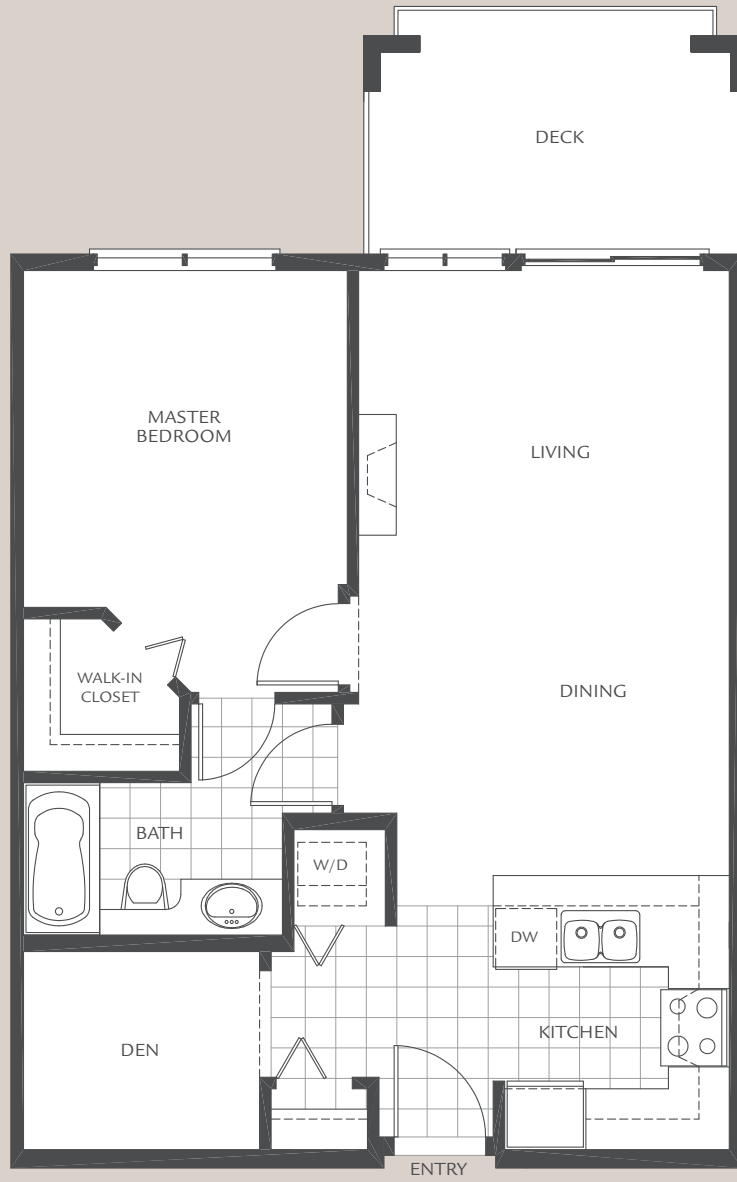

PLAN A3a | ONE BEDROOM & DEN | APPROX. 709 SQUARE FEET

All layouts and design are an artist's rendition only. All sizes and measurements are approximate only and should not be relied upon. Finished product should be measured for accuracy. The quality homes are built by Waterscapes Homes LP. E.&O.E.

PLAN B1 | TWO BEDROOM | APPROX. 844-851 SQ. FT.

All layouts and design are an artist's rendition only. All sizes and measurements are approximate only and should not be relied upon. Finished product should be measured for accuracy. The quality homes are built by Waterscapes Homes LP. E.&O.E.

PLAN C2a - UNIT 401 | TWO BEDROOM & DEN | APPROX. 980 SQ. FT.

All layouts and design are an artist's rendition only. All sizes and measurements are approximate only and should not be relied upon. Finished product should be measured for accuracy. The quality homes are built by Waterscapes Homes LP. E.&O.E.