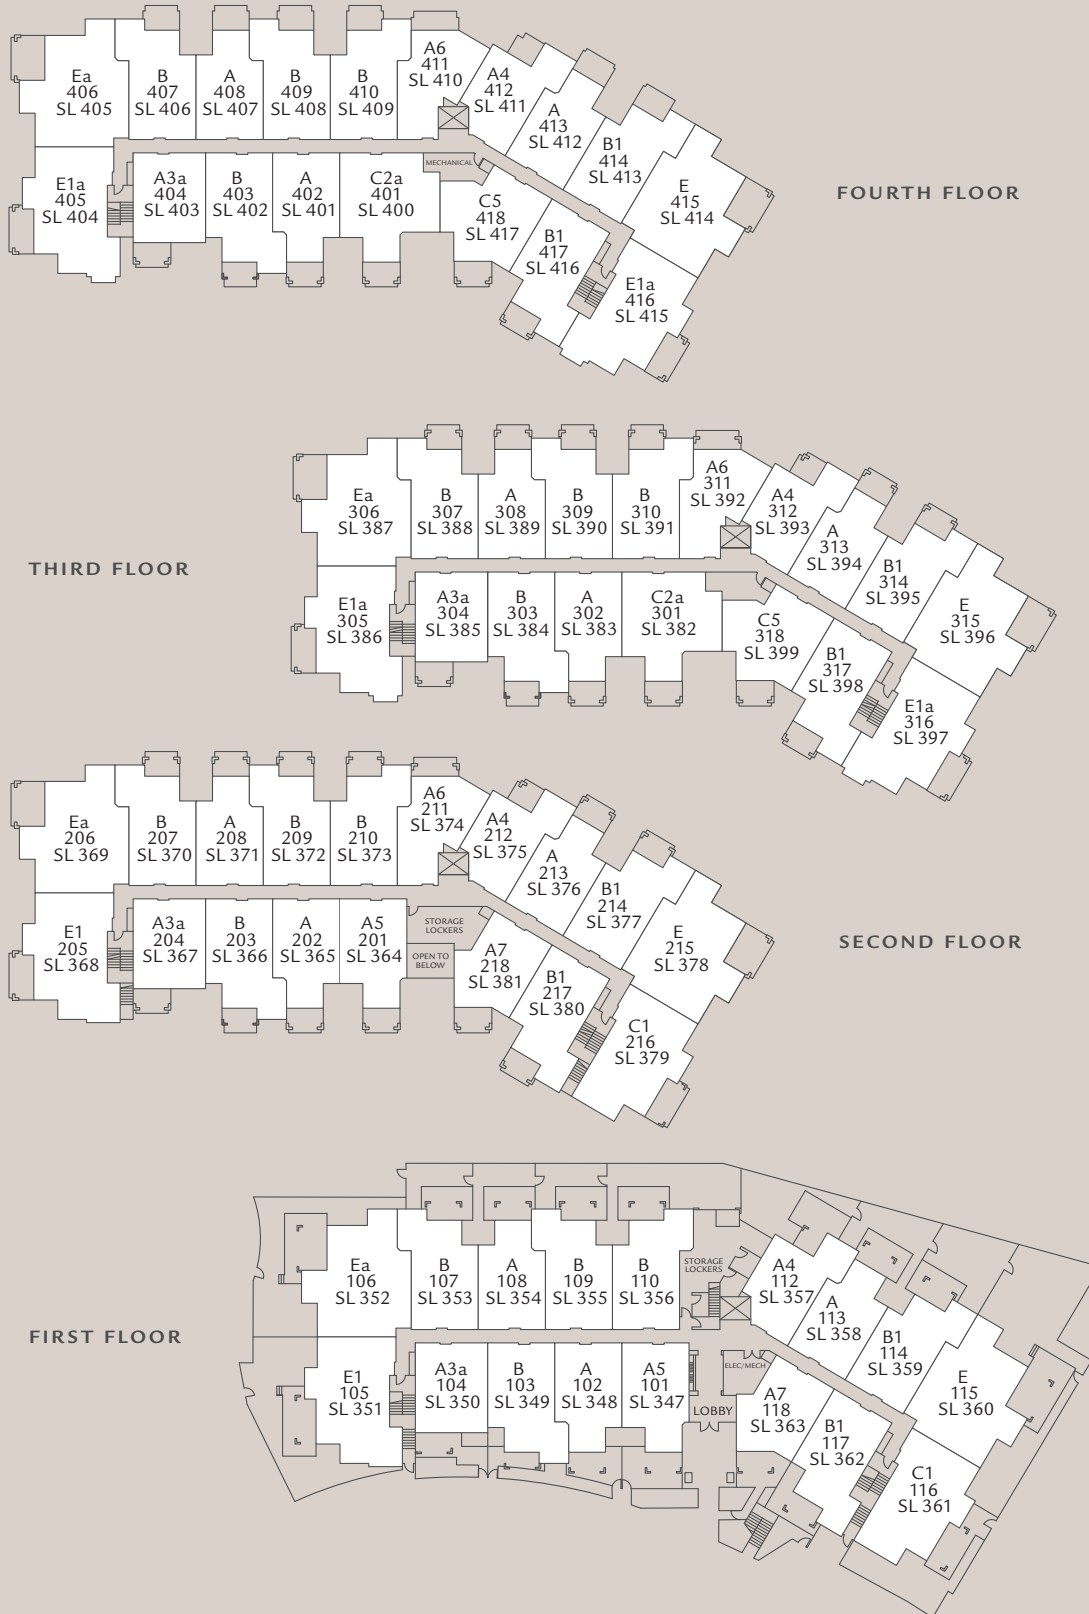

PLAN A3a | ONE BEDROOM & DEN | APPROX. 709 SQUARE FEET

All layouts and design are an artist's rendition only. All sizes and measurements are approximate only and should not be relied upon. Finished product should be measured for accuracy. The quality homes are built by Waterscapes Homes LP. E.&O.E.

PLAN B1 | TWO BEDROOM | APPROX. 844-851 SQ. FT.

All layouts and design are an artist's rendition only. All sizes and measurements are approximate only and should not be relied upon. Finished product should be measured for accuracy. The quality homes are built by Waterscapes Homes LP. E.&O.E.

PLAN C2a - UNIT 401 | TWO BEDROOM & DEN | APPROX. 980 SQ. FT.

All layouts and design are an artist's rendition only. All sizes and measurements are approximate only and should not be relied upon. Finished product should be measured for accuracy. The quality homes are built by Waterscapes Homes LP. E.&O.E.

PHASE ONE

All layouts and design are an artist's rendition only. All sizes and measurements are approximate only and should not be relied upon. Finished product should be measured for accuracy. The quality homes are built by Waterscapes Homes LP. E.&O.E.